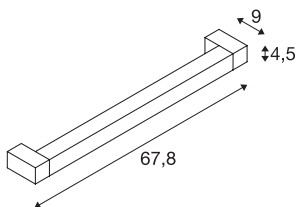

LONG GRILL

wall and ceiling lights, LED, 3000K, black

The LONG GRILL LED wall and ceiling light is a professional luminaire for surface mounting. There is an LED with 20W within its rectangular frame. It is the rotating element that makes this luminaire so special. The lamp unit can be rotated by 180°. This luminaire is ready to be directly connected to the 230V mains supply. This luminaire contains built-in LED lamps.

TECHNICAL DATA

Item no.	1001020
Number of different light outlets	1
Rotating or tilting	tiltable
IP Code	IP 20
Assembly	Surface
Assembly details	Ceiling,Wall
Primary nominal voltage	220-240V ~50/60Hz
Secondary power / voltage	700 mA
Safety class	I
Wattage	20 W
Stroboscopic effect (SVM)	0
Lumen	1600 lm
Colour temperature	3000 Kelvin
Beam angle	110 °
Color	black
CRI	80
LXXBXX data	L70B50
Service life	30000 h
Light distribution	symmetric
Light outlet	direct
Light outlet 2	indirect
Length	67.8 cm

Light Source

916371		Width	9 cm
		Height	4.5 cm
		Net weight	1.351 kg
		Gross weight	1.642 kg
		BIG WHITE Page	430