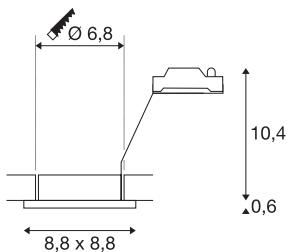

DOLIX OUT QPAR51

square, white

The DOLIX OUT high-voltage recessed ceiling light is made from aluminium and is equipped with a glass for protection against splashing water. Rated IP65 it can be used outdoors or in damp areas. Thanks to the already incorporated GU10 high-voltage socket, the DOLIX OUT recessed ceiling light is ready for direct connection to 230V mains supply.

TECHNICAL DATA

Item no.	1001169
Socket	GU10
Number of sockets	1
IP Code	IP 65
Impact resistance class	IK 02
Impact resistance	0.2 Joule
Assembly	Recessed
Assembly details	Ceiling
Primary nominal voltage	220-240V ~50/60Hz
Safety class	II
Wattage	50 W
Color	white
Light outlet	direct
Length	8.8 cm
Width	8.8 cm
Height	11 cm
Net weight	0.2 kg
Gross weight	0.234 kg
Shape of cut-out	round
Installation depth	11 cm
Installation diameter	6.8 cm
BIG WHITE Page	235