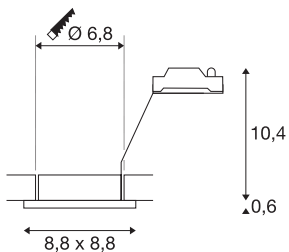

## DOLIX OUT QPAR51

square, silver-grey

The DOLIX OUT high-voltage recessed ceiling light is made from aluminium and is equipped with a glass for protection against splashing water. Rated IP65 it can be used outdoors or in damp areas. Thanks to the already incorporated GU10 high-voltage socket, the DOLIX OUT recessed ceiling light is ready for direct connection to 230V mains supply.

## TECHNICAL DATA

Item no.	1001171
Socket	GU10
Number of sockets	1
IP Code	IP 65
Impact resistance class	IK 02
Impact resistance	0.2 Joule
Assembly	Recessed
Assembly details	Ceiling
Primary nominal voltage	220-240V ~50/60Hz
Safety class	II
Wattage	50 W
Color	grey
Light outlet	direct
Length	8.8 cm
Width	8.8 cm
Height	11 cm
Net weight	0.197 kg
Gross weight	0.231 kg
Shape of cut-out	round
Installation depth	11 cm
Installation diameter	6.8 cm
BIG WHITE Page	235