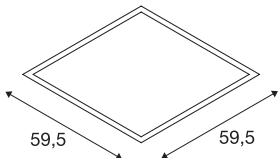

## VALETO® LED PANEL

LED Indoor recessed ceiling light, 600x600mm, UGR<19

The LED VALETO PANEL comes in two sizes and is a modern, space-saving solution for an efficient type of basic lighting. Because the light is fully compatible with Valeto Smart, the light colour can be set to between 2700 and 6500 Kelvin. With this product you reach a pleasant, homogeneous and glare-free lighting feeling. An aperture angle under 19° is achieved here.

## TECHNICAL DATA

Item no.	1001250
Number of different light outlets	1
IP Code	IP 20
Assembly	Recessed
Assembly details	Ceiling
Dimmable	Yes
Dimming technology	Dim-to-Warm, Zigbee
Primary nominal voltage	100-240V ~50/60Hz
Secondary power / voltage	950 mA
Safety class	II
Wattage	39.55 W
Minimum ambient temperature	-20 °C
Maximum ambient temperature	45 °C
Network rated standby power	0.29 W
Level of inrush current	56 A
Duration of inrush current	1.82 µs
Stroboscopic effect (SVM)	0.02
Lumen	3600-4000 lm
Colour temperature	2700-6500 Kelvin
Beam angle	95 °
Color	white
CRI	80

Light Source

916627		UGR ≤	19
		LXXBXX data	L70B50
		Service life	25000 h
		Length	59.5 cm
		Width	59.5 cm
		Height	1.1 cm
		Net weight	3.191 kg
		Gross weight	3.79 kg