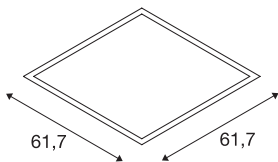

## VALETO® LED PANEL

LED Indoor recessed ceiling light, 620x620mm, UGR<19

The LED VALETO PANEL comes in two sizes and is a modern, space-saving solution for an efficient type of basic lighting. Because the light is fully compatible with Valeto Smart, the light colour can be set to between 2700 and 6500 Kelvin. With this product you reach a pleasant, homogeneous and glare-free lighting feeling. An aperture angle under 19° is achieved here.

## TECHNICAL DATA

Item no.	1001251
Number of different light outlets	1
IP Code	IP 20
Assembly	Recessed
Assembly details	Ceiling
Dimmable	Yes
Dimming technology	Dim-to-Warm,Zigbee
Primary nominal voltage	100-240V ~50/60Hz
Secondary power / voltage	950 mA
Safety class	II
Wattage	39.55 W
Minimum ambient temperature	-20 °C
Maximum ambient temperature	45 °C
Network rated standby power	0.29 W
Level of inrush current	56 A
Duration of inrush current	1.82 µs
Stroboscopic effect (SVM)	0.02
Lumen	3600-4000 lm
Colour temperature	2700-6500 Kelvin
Beam angle	95 °
Color	white
CRI	80

Light Source

916605		UGR ≤	19
		LXXBXX data	L70B50
		Service life	25000 h
		Length	62 cm
		Width	62 cm
		Height	1.1 cm
		Net weight	3.407 kg
		Gross weight	4.034 kg