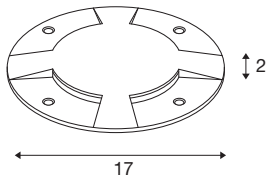

BIG PLOT cover

4 outlets, stainless steel 316

Strong effect and orientation lighting is made possible by the LED PLOT module. Together with this BIG PLOT cover made of 316 stainless steel, extraordinary lighting effects can be created. In stainless steel, the decorative component convinces with its high quality. At the same time, it is optimally protected thanks to protection class IP 20.

TECHNICAL DATA

Item no.	1001255
Assembly	Surface
Assembly details	Ground
Color	stainless steel
Height	2 cm
Diameter	17 cm
Net weight	0.853 kg
Gross weight	1.008 kg
BIG WHITE Page	853