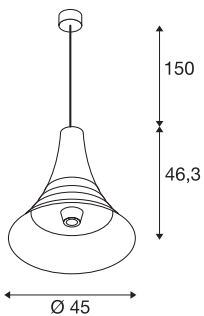

BATO 45 PD

Indoor pendant light, black/brass, E27, max. 60W

The pendants in the BATO family are available in two sizes and three colour variants. You can also choose between built-in LED light sources and an E27 socket. The family is completed with associated wall lights and ceiling lights. The BATO is supplied ready for direct connection to a 230V mains power supply.

TECHNICAL DATA

Item no.	1001265
Socket	E27
Number of sockets	1
IP Code	IP 20
Assembly	Surface
Assembly details	Ceiling
Primary nominal voltage	220-240V ~50/60Hz
Safety class	I
Wattage	60 W
Color	gold
Light outlet	diffuse
Height	46.3 cm
Diameter	45 cm
Pendant length	150 cm
Net weight	2.616 kg
Gross weight	4.513 kg

Recommended lamp

1005310	G125 E27 , transparent LED light, 7.5W 2700K CRI90 320°
---------	---