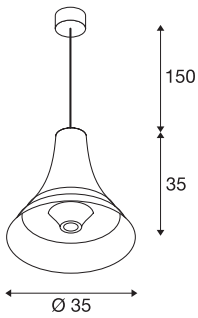

## BATO 35 PD

Indoor pendant light, black/brass, E27, max. 60W

The pendants in the BATO family are available in two sizes and three colour variants. You can also choose between built-in LED light sources and an E27 socket. The family is completed with associated wall lights and ceiling lights. The BATO is supplied ready for direct connection to a 230V mains power supply.

## TECHNICAL DATA

Item no.	1001266
Socket	E27
Number of sockets	1
IP Code	IP 20
Assembly	Surface
Assembly details	Ceiling
Primary nominal voltage	220-240V ~50/60Hz
Safety class	I
Wattage	60 W
Color	gold
Light outlet	diffuse
Height	35 cm
Diameter	35 cm
Pendant length	150 cm
Net weight	1.43 kg
Gross weight	2.783 kg

Recommended lamp

1005305	A60 E27 Mirrorhead , chrome LED light, 7.5W 2700K CRI90 180°
---------	--