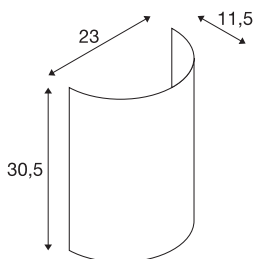

FENDA half shade

black/copper

FENDA light shade in modern colours for the FENDA Basis wall light 1001272

TECHNICAL DATA

Item no.	1001274
Color	copper
Width	23 cm
Height	30 cm
Depth	12 cm
Net weight	0.256 kg
Gross weight	0.558 kg
BIG WHITE Page	380