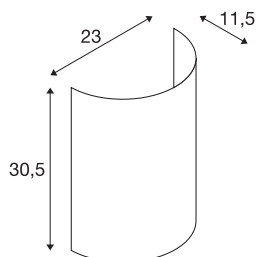

### TECHNICAL DATA

|                |          |
|----------------|----------|
| Item no.       | 1001275  |
| Color          | white    |
| Width          | 23 cm    |
| Height         | 30 cm    |
| Depth          | 12 cm    |
| Net weight     | 0.215 kg |
| Gross weight   | 0.524 kg |
| BIG WHITE Page | 380      |