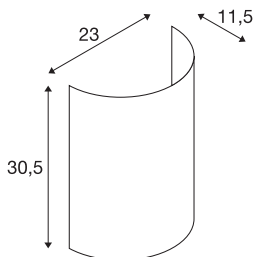

FENDA half shade

beige

FENDA light shade in modern colours for the FENDA Basis wall light 1001272

TECHNICAL DATA

Item no.	1001276
Color	beige
Width	23 cm
Height	30 cm
Depth	12 cm
Net weight	0.263 kg
Gross weight	0.574 kg
BIG WHITE Page	380