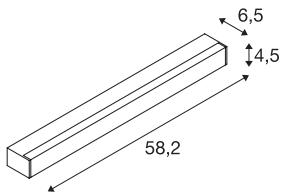

## SIGHT LED

wall and ceiling light, with switch, 600mm, black

The modern SIGHT wall and ceiling light is made for surface mounting or busbar. The low glare and the luminous flux of 1490 lumens make the ceiling/wall-mounted light the optimal basic lighting solution. The light made of aluminium and acrylic in the colour black cuts a professional figure everywhere. In addition, SIGHT LED is also extremely sustainable with its LED lifespan of 30,000 hours. Experience light with SLV – your reliable partner for all kinds of indoor lights for 40 years.

## TECHNICAL DATA

Item no.	1001283
Number of different light outlets	1
IP Code	IP 20
Assembly	Surface
Assembly details	Ceiling,Wall
Primary nominal voltage	220-240V ~50/60Hz
Secondary power / voltage	700 mA
Safety class	I
Wattage	20 W
Stroboscopic effect (SVM)	0
Lumen	1490 lm
Colour temperature	3000 Kelvin
Beam angle	120 °
Color	black
CRI	80
UGR ≤	28
LXXBXX data	L70B50
Service life	30000 h
Light distribution	axis symmetric
Light outlet	direct
Length	58.2 cm
Width	4.5 cm

### Light Source

916371		Height	6.5 cm
		Net weight	1.152 kg
		Gross weight	1.409 kg
		BIG WHITE Page	431