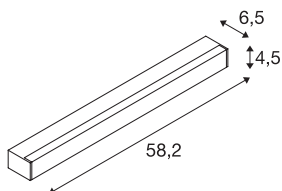

## SIGHT LED

wall and ceiling light, with switch, 600mm, silver

The modern SIGHT wall and ceiling light is made for surface mounting or busbar. The low glare and the luminous flux of 1490 lumens make the ceiling/wall-mounted light the optimal basic lighting solution. In grey, the light made of aluminium and acrylic cuts a professional figure everywhere. In addition, SIGHT LED is also extremely sustainable with its LED lifespan of 30,000 hours. When will you test out the benefits of SLV's impressive indoor lights?

## TECHNICAL DATA

Item no.	1001285
Number of different light outlets	1
IP Code	IP 20
Assembly	Surface
Assembly details	Ceiling,Wall
Primary nominal voltage	220-240V ~50/60Hz
Secondary power / voltage	700 mA
Safety class	I
Wattage	20 W
Stroboscopic effect (SVM)	0
Lumen	1490 lm
Colour temperature	3000 Kelvin
Beam angle	120 °
Color	grey
CRI	80
UGR ≤	28
LXXBXX data	L70B50
Service life	30000 h
Light distribution	axis symmetric
Light outlet	direct
Length	58.2 cm
Width	4.5 cm

Light Source

916371		Height	6.5 cm
		Net weight	1.178 kg
		Gross weight	1.41 kg