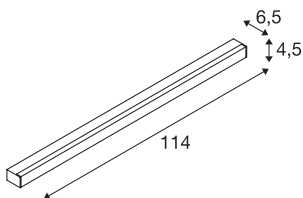

SIGHT LED

wall and ceiling light, 1150mm, black

The modern SIGHT wall and ceiling light is made for surface mounting or busbar. The strong luminous flux of 3100 lumens and the low glare make the ceiling/wall-mounted light an efficient basic lighting solution in offices or shops. In black, the light made of aluminium and acrylic cuts a professional figure everywhere. With its lifespan of 30,000 hours, the LED is also extremely sustainable. When will you test out the benefits of SLV's impressive indoor lights?

TECHNICAL DATA

Item no.	1001286
Number of different light outlets	1
IP Code	IP 20
Assembly	Surface
Assembly details	Ceiling,Wall
Primary nominal voltage	220-240V ~50/60Hz
Secondary power / voltage	700 mA
Safety class	I
Wattage	38 W
Level of inrush current	4.5 A
Duration of inrush current	36 μ s
Stroboscopic effect (SVM)	0.04
Lumen	3100 lm
Colour temperature	3000 Kelvin
Beam angle	120 °
Color	black
CRI	80
UGR \leq	28
LXXBXX data	L70B50
Service life	30000 h
Light distribution	axis symmetric
Light outlet	direct

Light Source

916371	
--------	---

Length	114 cm
Width	4.5 cm
Height	6.5 cm
Net weight	1.961 kg
Gross weight	2.34 kg
BIG WHITE Page	431