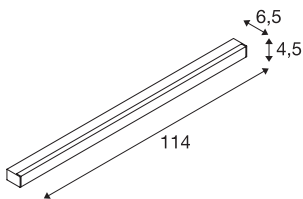

SIGHT LED

wall and ceiling light, 1150mm, silver-grey

The modern SIGHT wall and ceiling light is ideal for surface mounting or busbar. The low glare and the luminous flux of 3100 lumens make the ceiling/wall-mounted light the optimal basic lighting solution. The light made of aluminium and acrylic in the colour grey cuts a professional figure everywhere. In addition, SIGHT LED is also extremely sustainable with its LED lifespan of 30,000 hours. Experience light with SLV – your reliable partner for all kinds of indoor lights for 40 years.

TECHNICAL DATA

Item no.	1001288
Number of different light outlets	1
IP Code	IP 20
Assembly	Surface
Assembly details	Ceiling,Wall
Primary nominal voltage	220-240V ~50/60Hz
Secondary power / voltage	700 mA
Safety class	I
Wattage	38 W
Level of inrush current	4.5 A
Duration of inrush current	36 µs
Stroboscopic effect (SVM)	0.04
Lumen	3100 lm
Colour temperature	3000 Kelvin
Beam angle	120 °
Color	grey
CRI	80
UGR ≤	28
LXXBXX data	L70B50
Service life	30000 h
Light distribution	axis symmetric
Light outlet	direct

Light Source

916371	
--------	---

Length	114 cm
Width	4.5 cm
Height	6.5 cm
Net weight	1.961 kg
Gross weight	2.268 kg