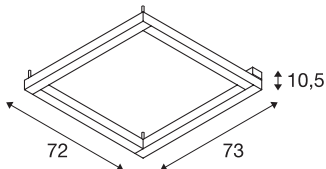

OPEN GRILL LED

double twist wall and ceiling light, square, white

The OPEN GRILL wall and ceiling light is a professional light for surface mounting with eight 7.5W LEDs inside the square frame. It is the two rotating elements which make the light so different. This light is suitable for direct connection to a 230V mains power supply.

TECHNICAL DATA

Item no.	1001294
Number of different light outlets	1
Rotating or tilting	tiltable
IP Code	IP 20
Assembly	Surface
Assembly details	Ceiling, Wall
Primary nominal voltage	220-240V ~50/60Hz
Secondary power / voltage	1050 mA
Safety class	I
Wattage	54 W
Stroboscopic effect (SVM)	0.4
Lumen	4500 lm
Colour temperature	3000 Kelvin
Beam angle	120 °
Color	white
CRI	80
LXXBXX data	L70B50
Service life	30000 h
Light distribution	axis symmetric
Light distribution 2	axis symmetric
Light outlet	direct
Light outlet 2	direct - indirect

Light Source

916371		Length	73 cm
		Width	72 cm
		Height	10.5 cm
		Net weight	4.759 kg
		Gross weight	6.427 kg