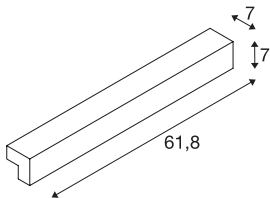

L-LINE 60 LED

wall and ceiling light, IP44, 3000K, 1500lm, white

The L-LINE 60 wall and ceiling light is fitted with a warm-white LED module and, thanks to its 1500 lm LED power, the ultimate LED solution for primary room lighting. The smooth and elegant L-LINE 60 is available in white, silver and mouse-grey colour versions. Thanks to the integrated LED driver, the luminaire can be connected directly to the 230V mains supply.

TECHNICAL DATA

Item no.	1001299
IP Code	IP 44
Assembly	Surface
Assembly details	Wall
Primary nominal voltage	220-240V ~50/60Hz
Secondary power / voltage	350 mA
Safety class	I
Wattage	10 W
Level of inrush current	10 A
Duration of inrush current	100 μ s
Stroboscopic effect (SVM)	0.3
Lumen	820 lm
Colour temperature	3000 Kelvin
Beam angle	120 °
Color	white
CRI	80
LXXBXX data	L70B50
Service life	30000 h
Light distribution	symmetric
Light distribution 2	symmetric
Light outlet	direct
Light outlet 2	indirect

Light Source

916534	
--------	---

Width	61.8 cm
Height	7 cm
Depth	7 cm
Net weight	1.198 kg
Gross weight	1.476 kg
BIG WHITE Page	341