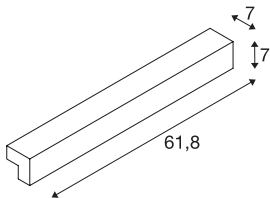

L-LINE 60 LED

wall and ceiling light, IP44, 3000K, 700lm, grey

The L-LINE 60 wall and ceiling light is fitted with a warm-white LED module and, thanks to its 1500 lm LED power, the ultimate LED solution for primary room lighting. The smooth and elegant L-LINE 60 is available in white, silver-grey and grey colour versions. Thanks to the integrated LED driver, the luminaire can be connected directly to the 230V mains supply.

TECHNICAL DATA

Item no.	1001301
IP Code	IP 44
Assembly	Surface
Assembly details	Wall
Primary nominal voltage	220-240V ~50/60Hz
Secondary power / voltage	350 mA
Safety class	I
Wattage	10 W
Level of inrush current	10 A
Duration of inrush current	100 µs
Stroboscopic effect (SVM)	0.3
Lumen	820 lm
Colour temperature	3000 Kelvin
Beam angle	120 °
Color	grey
CRI	80
LXXBXX data	L70B50
Service life	30000 h
Light distribution	symmetric
Light distribution 2	symmetric
Light outlet	direct
Light outlet 2	indirect

Light Source

916534	
--------	---

Width	61.8 cm
Height	7 cm
Depth	7 cm
Net weight	1.22 kg
Gross weight	1.48 kg