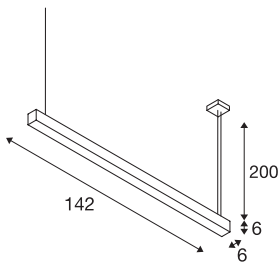

## Q-LINE DALI SINGLE LED

pendant, dimmable, 1500mm, silver

The Q-LINE DALI wall light is available with a choice of a white, back, or silver-grey luminaire housing. A diffuser made of acrylic glass found underneath provides glare-free lighting properties. The integrated warm-white LEDs give an output of 3200 lm. Thanks to the DALI dimmable LED driver, the luminaire can be directly connected to the 230V mains supply.

### TECHNICAL DATA

Item no.	1001312
Number of different light outlets	1
IP Code	IP 20
Assembly	Surface
Assembly details	Ceiling
Dimmable	Yes
Dimming technology	DALI 2
Primary nominal voltage	220-240V ~50/60Hz
Secondary power / voltage	350-1050 mA
Safety class	I
Wattage	47 W
Rated standby power	0.16 W
Level of inrush current	40 A
Duration of inrush current	178 $\mu$ s
Stroboscopic effect (SVM)	0.06
Lumen	3700 lm
Colour temperature	3000 Kelvin
Beam angle	120 °
Color	grey
CRI	80
UGR $\leq$	28
LXXBXX data	L70B50

Light Source

916631	
916371	

Service life	30000 h
Light distribution	axis symmetric
Light outlet	direct
Length	142 cm
Width	6 cm
Height	6 cm
Pendant length	200 cm
Net weight	3.521 kg
Gross weight	4.055 kg