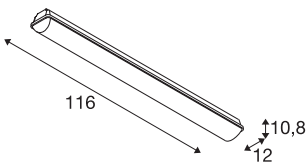

IMPERVA 120 CW

LED Outdoor wall and ceiling light, IP66, grey, 4000K

The functional wall and ceiling light has a diffuser which creates a pleasant light distribution. The luminaire was designed with powerful LEDs and is available in several lengths. The IP luminaire can be fitted with a warm white or cool white LEDs as required. Thanks to the built-in ballast, the luminaire is ready for direct connection to the 230V mains voltage supply.

TECHNICAL DATA

Item no.	1001315
IP Code	IP 66
Impact resistance class	IK 08
Assembly	Surface
Assembly details	Ceiling,Wall
Number of through-wires	45
Primary nominal voltage	220-240V ~50/60Hz
Secondary power / voltage	700 mA
Safety class	I
Wattage	40 W
Minimum ambient temperature	-20 °C
Maximum ambient temperature	40 °C
Stroboscopic effect (SVM)	0.02
Lumen	5095 lm
Colour temperature	4000 Kelvin
Beam angle	120 °
Color	grey
CRI	80
LXXBXX data	L70B50
Service life	50000 h
Risk Group	1
Length	116 cm

Light Source

916325		Width	12 cm
		Height	10.8 cm
		Net weight	2.297 kg
		Gross weight	2.583 kg