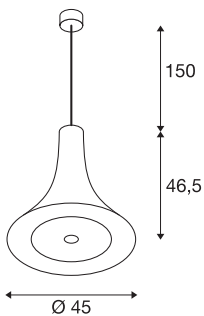

BATO 45 PD

LED Indoor pendant light, black/brass, LED, 2700K

The pendants in the BATO family are available in two sizes and three colour variants. You can also choose between built-in LED light sources and an E27 socket. The family is completed with associated wall lights and ceiling lights. The BATO is supplied ready for direct connection to a 230V mains power supply.

TECHNICAL DATA

Item no.	1001350
IP Code	IP 20
Assembly	Surface
Assembly details	Ceiling
Dimmable	Yes
Dimming technology	trailing edge
Primary nominal voltage	220-240V ~50/60Hz
Secondary power / voltage	700 mA
Safety class	I
Wattage	30 W
Rated standby power	0.5 W
Stroboscopic effect (SVM)	0.05
Lumen	1450 lm
Colour temperature	2700 Kelvin
Beam angle	100 °
Color	gold
CRI	80
LXXBXX data	L70B50
Service life	30000 h
Light distribution	rotational symmetric
Light outlet	direct
Height	46.3 cm

Light Source

916448		Diameter	45 cm
		Pendant length	150 cm
		Net weight	2.755 kg
		Gross weight	4.56 kg