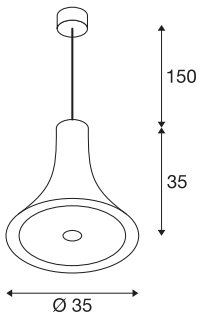

## BATO 35 PD

LED Indoor pendant light, black/brass, LED, 2700K

The pendants in the BATO family are available in two sizes and three colour variants. You can also choose between built-in LED light sources and an E27 socket. The family is completed with associated wall lights and ceiling lights. The BATO is supplied ready for direct connection to a 230V mains power supply.

## TECHNICAL DATA

Item no.	1001351
IP Code	IP 20
Assembly	Surface
Assembly details	Ceiling
Dimmable	Yes
Dimming technology	trailing edge
Primary nominal voltage	220-240V ~50/60Hz
Secondary power / voltage	500 mA
Safety class	I
Wattage	21 W
Rated standby power	0.5 W
Stroboscopic effect (SVM)	0.06
Lumen	1300 lm
Colour temperature	2700 Kelvin
Beam angle	100 °
Color	gold
CRI	80
LXXBXX data	L70B50
Service life	30000 h
Light distribution	rotational symmetric
Light outlet	direct
Height	35 cm

Light Source

916448	
--------	---

Diameter	35 cm
Pendant length	150 cm
Net weight	1.822 kg
Gross weight	3.06 kg