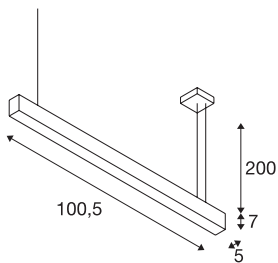

## GLENOS

professional pendant, LED, 3000K, black, 1 m, 43W

The GLENOS pendant with a high-performance LED strip gives you a powerful, top-class LED lighting. The pendants are available in several lengths and colour variants and are fitted with a 2.50 m connection lead, which can be shortened individually. The GLENOS pendant is ready to connect to the 230 V mains supply thanks to the dimmable LED driver.

## TECHNICAL DATA

Item no.	1001400
Number of different light outlets	1
IP Code	IP 20
Assembly	Surface
Assembly details	Ceiling
Primary nominal voltage	220-240V ~50/60Hz
Secondary power / voltage	1000 mA
Safety class	I
Wattage	43 W
Minimum ambient temperature	-20 °C
Maximum ambient temperature	50 °C
Level of inrush current	30 A
Duration of inrush current	300 µs
Stroboscopic effect (SVM)	0
Lumen	2850 lm
Colour temperature	3000 Kelvin
Color	black
CRI	80
UGR ≤	28
LXXBXX data	L70B50
Service life	35000 h
Light distribution	axis symmetric

## Light Source

916482	
--------	---

Light outlet	direct
Length	105 cm
Width	5 cm
Height	7 cm
Pendant length	200 cm
Net weight	2.411 kg
Gross weight	3.031 kg
BIG WHITE Page	291