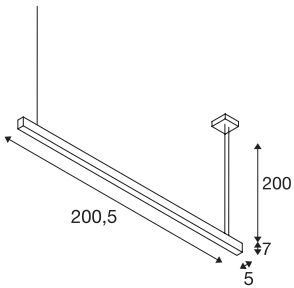

## GLENOS

professional pendant, LED, 3000K, anodised aluminium, 2 m, 45W

The GLENOS pendant with a high-performance LED strip gives you a powerful, top-class LED lighting. The pendants are available in several lengths and colour variants and are fitted with a 2.50 m connection lead, which can be shortened individually. The GLENOS pendant is ready to connect to the 230 V mains supply thanks to the dimmable LED driver.

## TECHNICAL DATA

Item no.	1001408
Number of different light outlets	1
IP Code	IP 20
Assembly	Surface
Assembly details	Ceiling
Primary nominal voltage	220-240V ~50/60Hz
Secondary power / voltage	1000 mA
Safety class	I
Wattage	85 W
Minimum ambient temperature	-20 °C
Maximum ambient temperature	50 °C
Level of inrush current	30 A
Duration of inrush current	300 µs
Stroboscopic effect (SVM)	0
Lumen	5700 lm
Colour temperature	3000 Kelvin
Color	silver
CRI	80
UGR ≤	28
LXXBXX data	L70B50
Service life	35000 h
Light distribution	axis symmetric

## Light Source

916482	
--------	---

Light outlet	direct
Length	205 cm
Width	5 cm
Height	7 cm
Pendant length	200 cm
Net weight	4.447 kg
Gross weight	5.363 kg