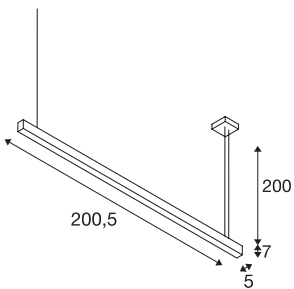

## GLENOS

profile pendant light, LED, 4000K, black, 2 m, 85W

The GLENOS pendant light is equipped with a high-output LED strip, offering you top-class, powerful LED lighting. These pendant lights are available in various lengths and colours and come with a 2.5 m power cable, which can be individually shortened. Thanks to the dimmable LED driver, the GLENOS pendant light is ready to connect to the 230 V mains power supply.

## TECHNICAL DATA

Item no.	1001409
Number of different light outlets	1
IP Code	IP 20
Assembly	Surface
Assembly details	Ceiling
Primary nominal voltage	220-240V ~50/60Hz
Secondary power / voltage	1000 mA
Safety class	I
Wattage	85 W
Minimum ambient temperature	-20 °C
Maximum ambient temperature	50 °C
Level of inrush current	30 A
Duration of inrush current	300 µs
Stroboscopic effect (SVM)	0
Lumen	6600 lm
Colour temperature	4000 Kelvin
Color	black
CRI	80
UGR ≤	28
LXXBXX data	L70B50
Service life	35000 h
Light distribution	axis symmetric

Light Source

916328	
--------	---

Light outlet	direct
Length	205 cm
Width	5 cm
Height	7 cm
Pendant length	200 cm
Net weight	4.491 kg
Gross weight	5.353 kg
BIG WHITE Page	291