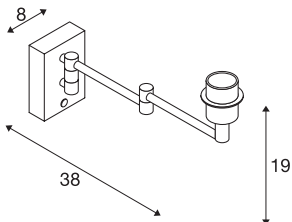

## FENDA Base

WL, Indoor surface-mounted wall light, E27, max. 40-W, chrome

The FENDA Basis wall light with hinged arm from the FENDA Mix & Match System can be easily combined with FENDA lampshades to suit any ambience or colour accent. With a built-in E27 holder, the luminaire is suitable for LED and energy saving bulbs. The FENDA Basis wall light is suitable for direct connection to 230V electrical mains.

## TECHNICAL DATA

Item no.	1001449
Socket	E27
Number of sockets	1
Tilt range	180 °
Assembly	Surface
Assembly details	Wall
Primary nominal voltage	220-240V ~50/60Hz
Safety class	I
Wattage	40 W
Color	chrome
Length	38 cm
Width	8 cm
Height	19 cm
Net weight	0.605 kg
Gross weight	0.845 kg