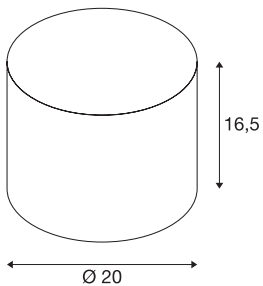

FENDA shade Ø 20cm

round, black

FENDA lamp shade with 165 mm diameter and 200 mm height in black.

TECHNICAL DATA

Item no.	1001451
Color	black
Height	16.5 cm
Diameter	20 cm
Net weight	0.193 kg
Gross weight	0.398 kg