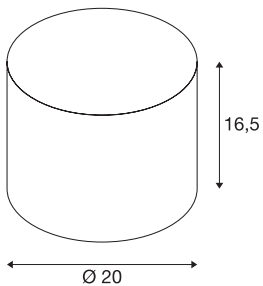

## FENDA shade Ø 20cm

round, white

FENDA lamp shade, 165 mm in diameter and 200 mm high in white

### TECHNICAL DATA

Item no.	1001453
Color	white
Height	16.5 cm
Diameter	20 cm
Net weight	0.205 kg
Gross weight	0.403 kg