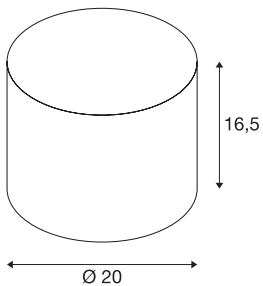

FENDA shade Ø 20cm

round, white

FENDA lamp shade, 165 mm in diameter and 200 mm high in white

TECHNICAL DATA

Item no.	1001453
Color	white
Height	16.5 cm
Diameter	20 cm
Net weight	0.205 kg
Gross weight	0.403 kg