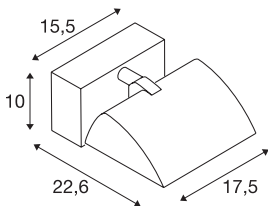

MERADO FLOOD WL

LED Indoor surface-mounted wall light, white, 3000K, 40°

The MERADO FLOOD is a classic wall floodlight, combined with modern LED technology. The electrical connection of the luminaire, which is made from aluminium and glass, is made directly to the 230V mains power supply, via to the built-in driver. The MERADO FLOOD is available with a black or white housing, and in warm white or pure white versions. As well as the version for wall mounting, versions with 3-circuit track system adapters are also available. This luminaire contains built-in LED lamps.

TECHNICAL DATA

Item no.	1001468
Rotating or tilting	rotary Bar and tiltable
IP Code	IP 20
Assembly	Surface
Assembly details	Ceiling,Wall
Dimmable	Yes
Dimming technology	trailing edge
Primary nominal voltage	220-240V ~50/60Hz
Secondary power / voltage	1000 mA
Safety class	I
Wattage	40 W
Level of inrush current	9 A
Duration of inrush current	50 µs
Stroboscopic effect (SVM)	0.04
Lumen	3000 lm
Colour temperature	3000 Kelvin
Color	white
CRI	80
LXXBXX data	L70B50
Service life	40000 h
Light distribution	asymmetric
Light outlet	direct

Light Source

916456	
--------	---

Width	17.5 cm
Height	10 cm
Depth	22.6 cm
Net weight	1.348 kg
Gross weight	1.632 kg
BIG WHITE Page	388