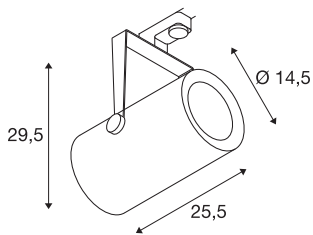

EURO SPOT TRACK white

3000K, 38°, incl. 3-circuit adapter

Rotating and swivelling EURO SPOT TRACK 240V LED spotlight, with a compact design with suitable adapter for the 3-circuit 240V track system. The LED light source is installed in the cylindrical lamp head in the factory. The spotlight, which is available with several housing colours and beam angles, has a high light output thanks to its simple and timeless appearance.

TECHNICAL DATA

Item no.	1001480
IP Code	IP 20
Assembly	Surface
Assembly details	Ceiling
Primary nominal voltage	220-240V ~50/60Hz
Secondary power / voltage	1500 mA
Safety class	I
Wattage	61 W
Lumen	5500 lm
Colour temperature	3000 Kelvin
Beam angle	38 °
Color	white
Length	25.5 cm
Height	29.5 cm
Diameter	14.5 cm
Net weight	3.1 kg
Gross weight	3.516 kg