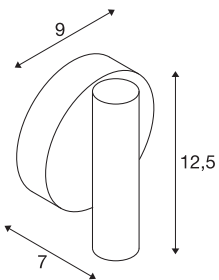

KARPO 30 CW

LED Indoor surface-mounted wall and ceiling light, single black 3000K dimmable

KARPO series lights are available in white and black. It has a choice of one or two spots in a cylindrical shape which can be individually adjusted via a hinge. The swivel and tilting range allows you to optimally light up the room. The integrated premium LEDs provide high energy efficiency. The luminaire also has a high colour rendering index of 90. The luminaires can be directly connected to the 230V mains supply.

TECHNICAL DATA

Item no.	1001495
Rotating or tilting	rotary Bar and tiltable
IP Code	IP 20
Assembly	Surface
Assembly details	Ceiling,Wall
Dimmable	Yes
Dimming technology	trailing edge
Primary nominal voltage	220-240V ~50/60Hz
Secondary power / voltage	500 mA
Safety class	I
Wattage	9 W
Level of inrush current	10 A
Duration of inrush current	40 µs
Stroboscopic effect (SVM)	0.01
Lumen	580 lm
Colour temperature	3000 Kelvin
Beam angle	40 °
Color	black
CRI	90
LXXBXX data	L70B50
Service life	30000 h
Width	9 cm

Light Source

916381	
--------	---

Height	12.5 cm
Depth	7 cm
Net weight	0.353 kg
Gross weight	0.44 kg