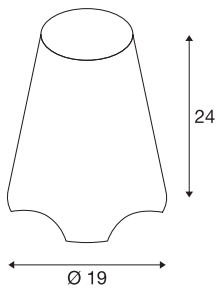

KIROCONE TL

Outdoor table lamp, E27, IP44, white, max. 60W

Mobile light object with a closed, high-strength lampshade made from frosted plastic. Because of the IP44 protection class and the fact that it is equipped with a connection lead with mains plug, the luminaire can be used almost anywhere, and therefore becomes an eye-catcher in any garden.

TECHNICAL DATA

Item no.	1001778
Socket	E27
Number of sockets	1
IP Code	IP 44
Impact resistance class	IK 04
Impact resistance	0.5 Joule
Assembly	Mobile
Primary nominal voltage	220-240V ~50/60Hz
Safety class	II
Wattage	60 W
Color	white
Light outlet	diffuse
Height	24 cm
Diameter	19 cm
Net weight	1.071 kg
Gross weight	1.433 kg