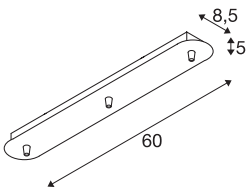

FITU triple ceiling plate

long, black

The long FITU ceiling plate is available in various colour variants with three or five outlets, and can be combined with any FITU E27 pendants. Delivered with corresponding strain relief.

TECHNICAL DATA

| | |
|------------------|--------------|
| Item no. | 1001818 |
| IP Code | IP 20 |
| Assembly | Surface |
| Assembly details | Ceiling |
| Nominal voltage | 230V ~50Hz V |
| Safety class | I |
| Color | black |
| Length | 60 cm |
| Width | 8.5 cm |
| Height | 5 cm |
| Net weight | 1.09 kg |
| Gross weight | 1.463 kg |