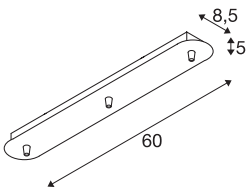

## FITU triple ceiling plate

long, black

The long FITU ceiling plate is available in various colour variants with three or five outlets, and can be combined with any FITU E27 pendants. Delivered with corresponding strain relief.

### TECHNICAL DATA

Item no.	1001818
IP Code	IP 20
Assembly	Surface
Assembly details	Ceiling
Nominal voltage	230V ~50Hz V
Safety class	I
Color	black
Length	60 cm
Width	8.5 cm
Height	5 cm
Net weight	1.09 kg
Gross weight	1.463 kg