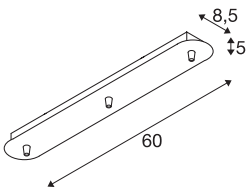

## FITU triple ceiling plate

long, white

The long FITU ceiling plate is available in various colour variants with three or five outlets, and can be combined with any FITU E27 pendants. Delivered with corresponding strain relief.

### TECHNICAL DATA

Item no.	1001819
IP Code	IP 20
Assembly	Surface
Assembly details	Ceiling
Nominal voltage	230V ~50Hz V
Safety class	I
Color	white
Length	60 cm
Width	8.5 cm
Height	5 cm
Net weight	1.065 kg
Gross weight	1.385 kg