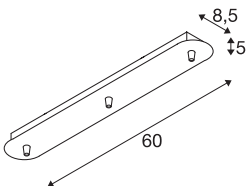

FITU triple ceiling plate

long, white

The long FITU ceiling plate is available in various colour variants with three or five outlets, and can be combined with any FITU E27 pendants. Delivered with corresponding strain relief.

TECHNICAL DATA

Item no.	1001819
IP Code	IP 20
Assembly	Surface
Assembly details	Ceiling
Nominal voltage	230V ~50Hz V
Safety class	I
Color	white
Length	60 cm
Width	8.5 cm
Height	5 cm
Net weight	1.065 kg
Gross weight	1.385 kg