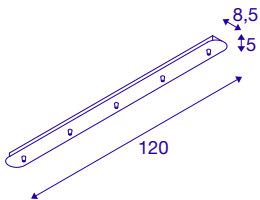

FITU five-way ceiling plate

long, black

The round FITU ceiling plate is available in various colours with five outlets, and can be combined with any FITU E27 pendant luminaire. Delivered with corresponding strain relief.

TECHNICAL DATA

Item no.	1001820
IP Code	IP 20
Assembly	Surface
Assembly details	Ceiling
Nominal voltage	230V ~50Hz V
Safety class	I
Color	black
Length	120 cm
Width	8.5 cm
Height	5 cm
Net weight	2.023 kg
Gross weight	2.674 kg