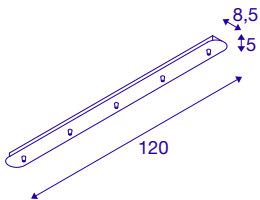

## FITU five-way ceiling plate

long, white

The round FITU ceiling plate is available in various colours with five outlets, and can be combined with any FITU E27 pendant luminaire. Delivered with corresponding strain relief.

### TECHNICAL DATA

Item no.	1001821
IP Code	IP 20
Assembly	Surface
Assembly details	Ceiling
Nominal voltage	230V ~50Hz V
Safety class	I
Color	white
Length	120 cm
Width	8.5 cm
Height	5 cm
Net weight	2.06 kg
Gross weight	2.699 kg