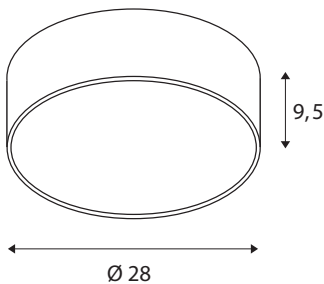

TECHNICAL DATA

Item no.	1001877
IP Code	IP 20
Assembly	Surface
Assembly details	Ceiling,Wall
Dimmable	Yes
Dimming technology	trailing edge
Primary nominal voltage	220-240V ~50/60Hz
Secondary power / voltage	350 mA
Safety class	I
Wattage	15 W
Level of inrush current	10 A
Duration of inrush current	40 μ s
Stroboscopic effect (SVM)	0.05
Lumen	1250/1300 lm
Colour temperature	3000/4000 Kelvin
Beam angle	105 °
Color	black
CRI	80
UGR \leq	25
LXXBXX data	L70B50
Service life	25000 h
Light distribution	rotational symmetric

Light outlet	direct
Risk Group	1
Height	9.5 cm
Diameter	28 cm
Net weight	1.482 kg
Gross weight	1.921 kg