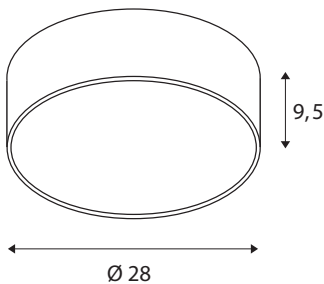

TECHNICAL DATA

Item no.	1001882
IP Code	IP 20
Assembly	Surface
Assembly details	Ceiling,Wall
Dimmable	Yes
Dimming technology	trailing edge
Primary nominal voltage	220-240V ~50/60Hz
Secondary power / voltage	350 mA
Safety class	I
Wattage	15 W
Level of inrush current	10 A
Duration of inrush current	40 μ s
Stroboscopic effect (SVM)	0.05
Lumen	1250/1300 lm
Colour temperature	3000/4000 Kelvin
Beam angle	105 °
Color	grey
CRI	90
UGR \leq	25
LXXBXX data	L70B50
Service life	25000 h
Light distribution	rotational symmetric

Light outlet	direct
Risk Group	1
Height	9.5 cm
Diameter	28 cm
Net weight	1.468 kg
Gross weight	1.85 kg