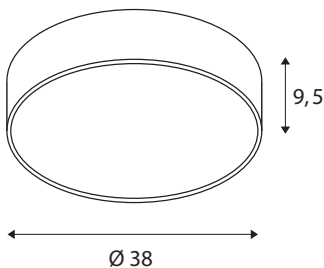

## TECHNICAL DATA

Item no.	1001884
IP Code	IP 20
Assembly	Surface
Assembly details	Ceiling, Wall
Dimmable	Yes
Dimming technology	trailing edge
Primary nominal voltage	220-240V ~50/60Hz
Secondary power / voltage	700 mA
Safety class	I
Wattage	30 W
Level of inrush current	30 A
Duration of inrush current	40 $\mu$ s
Stroboscopic effect (SVM)	0.06
Lumen	2800/2950 lm
Colour temperature	3000/4000 Kelvin
Beam angle	105 °
Color	white
CRI	80
UGR $\leq$	25
LXXBXX data	L70B50
Service life	25000 h
Light distribution	rotational symmetric

Light outlet	direct
Risk Group	1
Height	9.5 cm
Diameter	38 cm
Net weight	2.181 kg
Gross weight	2.946 kg