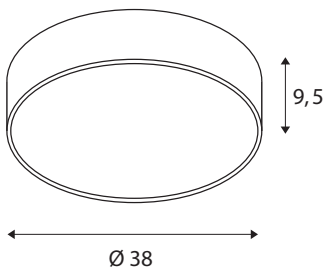

TECHNICAL DATA

Item no.	1001885
IP Code	IP 20
Assembly	Surface
Assembly details	Ceiling,Wall
Dimmable	Yes
Dimming technology	trailing edge
Primary nominal voltage	220-240V ~50/60Hz
Secondary power / voltage	700 mA
Safety class	I
Wattage	30 W
Level of inrush current	30 A
Duration of inrush current	40 µs
Stroboscopic effect (SVM)	0.06
Lumen	2800/2950 lm
Colour temperature	3000/4000 Kelvin
Beam angle	105 °
Color	grey
CRI	80
UGR ≤	25
LXXBXX data	L70B50
Service life	25000 h
Light distribution	rotational symmetric

Light outlet	direct
Risk Group	1
Height	9.5 cm
Diameter	38 cm
Net weight	2.131 kg
Gross weight	2.934 kg