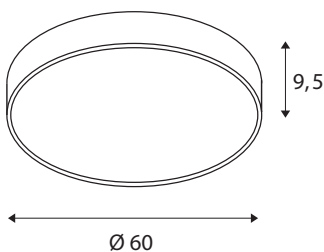

TECHNICAL DATA

Item no.	1001886
IP Code	IP 20
Assembly	Surface
Assembly details	Ceiling,Wall
Dimmable	Yes
Dimming technology	trailing edge
Primary nominal voltage	220-240V ~50/60Hz
Secondary power / voltage	1050 mA
Safety class	I
Wattage	40 W
Minimum ambient temperature	-20 °C
Maximum ambient temperature	40 °C
Level of inrush current	30 A
Duration of inrush current	40 µs
Stroboscopic effect (SVM)	0.12
Lumen	4720/5120 lm
Colour temperature	3000/4000 Kelvin
Beam angle	105 °
Color	black
CRI	80
UGR ≤	25
LXXBXX data	L70B50

Service life	25000 h
Height	9.5 cm
Diameter	60 cm
Net weight	5.106 kg
Gross weight	6.81 kg