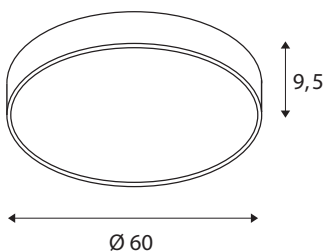

TECHNICAL DATA

Item no.	1001887
IP Code	IP 20
Assembly	Surface
Assembly details	Ceiling, Wall
Dimmable	Yes
Dimming technology	trailing edge
Primary nominal voltage	220-240V ~50/60Hz
Secondary power / voltage	1050 mA
Safety class	I
Wattage	40 W
Minimum ambient temperature	-20 °C
Maximum ambient temperature	40 °C
Level of inrush current	30 A
Duration of inrush current	40 µs
Stroboscopic effect (SVM)	0.12
Lumen	4720/5120 lm
Colour temperature	3000/4000 Kelvin
Beam angle	105 °
Color	white
CRI	80
UGR ≤	25
LXXBXX data	L70B50

Service life	25000 h
Height	9.5 cm
Diameter	60 cm
Net weight	5.11 kg
Gross weight	6.762 kg