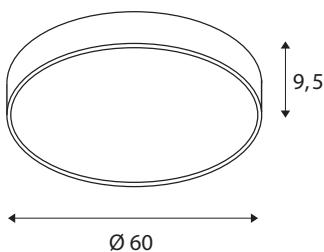

## TECHNICAL DATA

Item no.	1001888
IP Code	IP 20
Assembly	Surface
Assembly details	Ceiling,Wall
Dimmable	Yes
Dimming technology	trailing edge
Primary nominal voltage	220-240V ~50/60Hz
Secondary power / voltage	1050 mA
Safety class	I
Wattage	40 W
Minimum ambient temperature	-20 °C
Maximum ambient temperature	40 °C
Level of inrush current	30 A
Duration of inrush current	40 µs
Stroboscopic effect (SVM)	0.12
Lumen	4720/5120 lm
Colour temperature	3000/4000 Kelvin
Beam angle	105 °
Color	grey
CRI	80
UGR ≤	25
LXXBXX data	L70B50

Service life	25000 h
Height	9.5 cm
Diameter	60 cm
Net weight	5.105 kg
Gross weight	6.617 kg