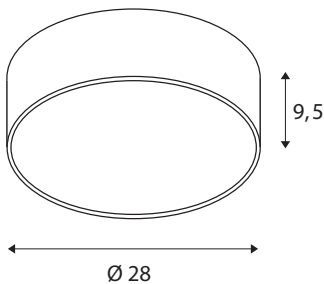

TECHNICAL DATA

Item no.	1001889
IP Code	IP 20
Assembly	Surface
Assembly details	Ceiling,Wall
Dimmable	Yes
Dimming technology	DALI
Primary nominal voltage	220-240V ~50/60Hz
Secondary power / voltage	350 mA
Safety class	I
Wattage	15 W
Minimum ambient temperature	-20 °C
Maximum ambient temperature	35 °C
Network rated standby power	0.5 W
Level of inrush current	52 A
Duration of inrush current	1 µs
Stroboscopic effect (SVM)	0.01
Lumen	1250/1300 lm
Colour temperature	3000/4000 Kelvin
Beam angle	105 °
Color	black
CRI	80
UGR ≤	25

LXXBXX data	L70B50
Service life	25000 h
Light distribution	rotational symmetric
Light outlet	direct - indirect
Risk Group	1
Height	9.5 cm
Diameter	28 cm
Net weight	1.535 kg
Gross weight	1.962 kg