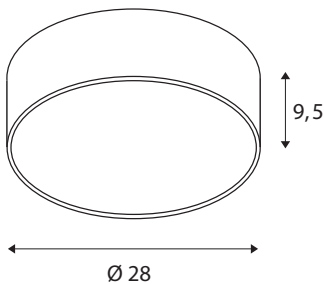

TECHNICAL DATA

Item no.	1001893
IP Code	IP 20
Assembly	Surface
Assembly details	Ceiling, Wall
Dimmable	Yes
Dimming technology	DALI 2
Primary nominal voltage	220-240V ~50/60Hz
Secondary power / voltage	350 mA
Safety class	I
Wattage	15 W
Minimum ambient temperature	-20 °C
Maximum ambient temperature	35 °C
Network rated standby power	0.5 W
Level of inrush current	52 A
Duration of inrush current	1 µs
Stroboscopic effect (SVM)	0.01
Lumen	1250/1300 lm
Colour temperature	3000/4000 Kelvin
Beam angle	105 °
Color	white
CRI	80
UGR ≤	25

LXXBXX data	L70B50
Service life	25000 h
Light distribution	rotational symmetric
Light outlet	direct - indirect
Risk Group	1
Height	9.5 cm
Diameter	28 cm
Net weight	1.512 kg
Gross weight	1.928 kg