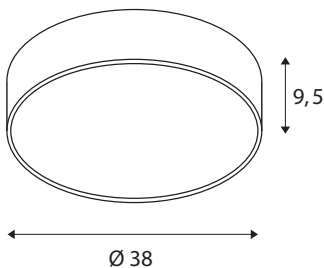

## TECHNICAL DATA

Item no.	1001895
IP Code	IP 20
Assembly	Surface
Assembly details	Ceiling, Wall
Dimmable	Yes
Dimming technology	DALI 2, Touch
Primary nominal voltage	220-240V ~50/60Hz
Secondary power / voltage	700 mA
Safety class	I
Wattage	30 W
Minimum ambient temperature	-20 °C
Maximum ambient temperature	35 °C
Network rated standby power	0.5 W
Level of inrush current	30 A
Duration of inrush current	2 µs
Stroboscopic effect (SVM)	0.04
Lumen	2800/2950 lm
Colour temperature	3000/4000 Kelvin
Beam angle	105 °
Color	black
CRI	80
UGR ≤	25

LXXBXX data	L70B50
Service life	25000 h
Light distribution	rotational symmetric
Light outlet	direct - indirect
Risk Group	1
Height	9.5 cm
Diameter	38 cm
Net weight	2.225 kg
Gross weight	2.978 kg