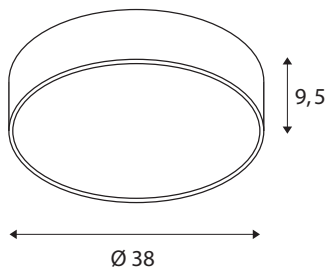

TECHNICAL DATA

Item no.	1001896
IP Code	IP 20
Assembly	Surface
Assembly details	Ceiling, Wall
Dimmable	Yes
Dimming technology	DALI, Touch
Primary nominal voltage	220-240V ~50/60Hz
Secondary power / voltage	700 mA
Safety class	I
Wattage	30 W
Minimum ambient temperature	-20 °C
Maximum ambient temperature	35 °C
Network rated standby power	0.5 W
Level of inrush current	30 A
Duration of inrush current	2 µs
Stroboscopic effect (SVM)	0.04
Lumen	2800/2950 lm
Colour temperature	3000/4000 Kelvin
Beam angle	105 °
Color	white
CRI	80
UGR ≤	25

LXXBXX data	L70B50
Service life	25000 h
Light distribution	rotational symmetric
Light outlet	direct - indirect
Risk Group	1
Height	9.5 cm
Diameter	38 cm
Net weight	2.233 kg
Gross weight	3 kg