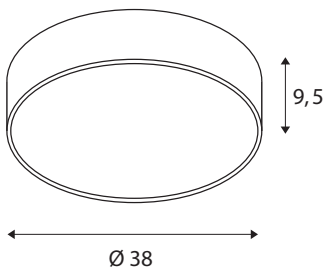

## TECHNICAL DATA

Item no.	1001897
IP Code	IP 20
Assembly	Surface
Assembly details	Ceiling, Wall
Dimmable	Yes
Dimming technology	DALI 2, Touch
Primary nominal voltage	220-240V ~50/60Hz
Secondary power / voltage	700 mA
Safety class	I
Wattage	30 W
Minimum ambient temperature	-20 °C
Maximum ambient temperature	35 °C
Network rated standby power	0.5 W
Level of inrush current	30 A
Duration of inrush current	2 µs
Stroboscopic effect (SVM)	0.04
Lumen	2800/2950 lm
Colour temperature	3000/4000 Kelvin
Beam angle	105 °
Color	grey
CRI	80
UGR ≤	25

LXXBXX data	L70B50
Service life	25000 h
Light distribution	rotational symmetric
Light outlet	direct - indirect
Risk Group	1
Height	9.5 cm
Diameter	38 cm
Net weight	2.204 kg
Gross weight	3.009 kg