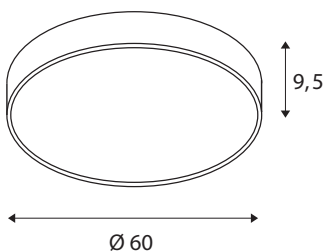

## TECHNICAL DATA

Item no.	1001898
IP Code	IP 20
Assembly	Surface
Assembly details	Ceiling, Wall
Dimmable	Yes
Dimming technology	DALI 2
Primary nominal voltage	220-240V ~50/60Hz
Secondary power / voltage	1000 mA
Safety class	I
Wattage	37 W
Minimum ambient temperature	-20 °C
Maximum ambient temperature	40 °C
Rated standby power	0.5 W
Level of inrush current	35 A
Duration of inrush current	2 µs
Stroboscopic effect (SVM)	0.07
Lumen	4470/4870 lm
Colour temperature	3000/4000 Kelvin
Beam angle	105 °
Color	black
CRI	80
UGR ≤	25

LXXBXX data	L70B50
Service life	25000 h
Risk Group	1
Height	9.5 cm
Diameter	60 cm
Net weight	5.202 kg
Gross weight	6.92 kg