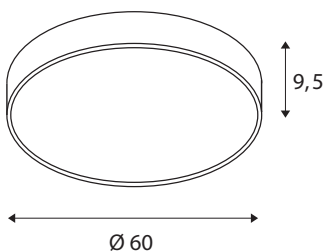

TECHNICAL DATA

Item no.	1001899
IP Code	IP 20
Assembly	Surface
Assembly details	Ceiling, Wall
Dimmable	Yes
Dimming technology	DALI 2
Primary nominal voltage	220-240V ~50/60Hz
Secondary power / voltage	1000 mA
Safety class	I
Wattage	37 W
Minimum ambient temperature	-20 °C
Maximum ambient temperature	40 °C
Rated standby power	0.5 W
Level of inrush current	35 A
Duration of inrush current	2 µs
Stroboscopic effect (SVM)	0.07
Lumen	4470/4870 lm
Colour temperature	3000/4000 Kelvin
Beam angle	105 °
Color	grey
CRI	80
UGR ≤	25

LXXBXX data	L70B50
Service life	25000 h
Risk Group	1
Height	9.5 cm
Diameter	60 cm
Net weight	5.163 kg
Gross weight	6.931 kg